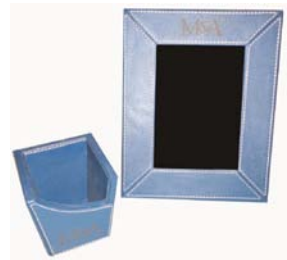

You cannot miss these elegant desk sets.

Hand made in (ask for different colors):

- Genuine leather.
- Genuine leather combined with Hair on hide.
- Plain or crocco eco leather.

This product can be Customized to make it unique. Curious about this option?

[Go to Services](#) and find out more!!!!

[Products](#) ^^