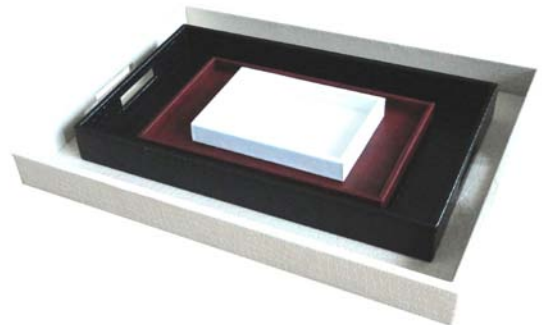

Modern trays with straight edges allows you to use them at any time.

See available sizes in Spanish translation below.

Hand made in (ask for different colors):

- Genuine leather.
- Plain eco or crocco leather.

Coordinating placemats, tables and coasters also available.

This product can be customized to make it unique. Curious about this option?

[Go to Services](#) and find out more!!!!

Products ^^

Español:

Modernas bandejas con bordes rectos, altos o bajos, con o sin calados.

Disponibles en cuatro medidas:

SD1224RCHC (Café): 15cm x 22cm x H 3cm.

SD1224RCH (Chata): 22cm x 35cm x H 3cm.

SD1224RG (Grande con calados): 30cm x 50cm x H 5.5cm.

SD1224RN (Extra Grande con calados): 45cm x 60cm x H 5.5cm.

Hechas a mano en los siguientes materiales (consultar por colores):

- Cuero liso .
- cuero ecológico liso o símil crocco.